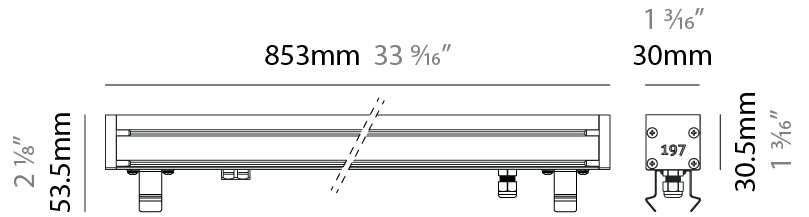

SLASH 30 RECESSED

E12I0052- _____ - _____
base number   Color   Lens
                         Temperature   Options

1. To build a product code in our configurator select the specify button on the base model # product page
2. To build a manual product code on this datasheet choose from the options listed below in blue font and add the suffix to the base model #

GENERAL

Series: Slash 30
Brand: Unonovesette
Division: Exterior
Mounting Type: Recessed
Mounting Location: In-Ground
Subcategory: Wallwash

PHYSICAL

Shape: Rectangle
Length (mm): 853
Length (in): 33 3/16
Width (mm): 30
Width (in): 1 3/16
Height (mm): 53.5
Height (in): 2 1/8
Light Distribution: Adjustable / Direct
Diffuser: Extra clear tempered 6mm
Fixture Finish: ANA
Fixture Material: Extruded Aluminum
Cable Details: IP68 30cm Cable with Easy Lock system

ELECTRICAL

Lamp Type: LED
Input Wattage (W): 22.92
Total Output Wattage (W): 17.91
Dimming: Non-Dimmable
Driver Included: No
Driver Location: Remote
Driver Type: Constant Voltage - Universal
Driver Class: Class 2
Input Voltage (V): 120 - 277
Output Voltage (V): 24
Upon Request: Phase Dimming (120Vac only) / 0-10V Dimming

LED

Color Temperature (°K): 2200 / 2700 / 3000 / 4000
Max. Delivered Lumen (lm): 1890 (3000K)
CRI: >90 CRI
Lamp Life (hrs): 100000

OPTICAL

Optic°: 12 / 21 / 31 / 46 / 13x36
Adjustability: Tilt ±20°

RATINGS AND CERTIFICATIONS

Certified By: Certified for North American Standards
IP rating: IP67
IK Rating: IK06