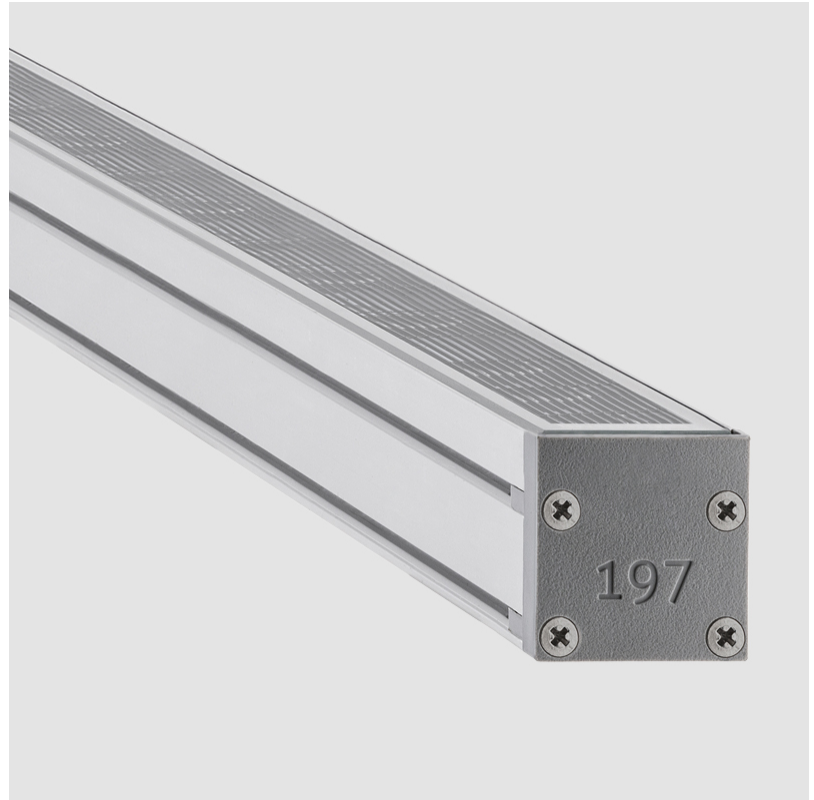

SLASH 30 RECESSED

E12I0063-

base number   Color   Lens
Temperature   Options

1. To build a product code in our configurator select the specify button on the base model # product page
2. To build a manual product code on this datasheet choose from the options listed below in blue font and add the suffix to the base model #

GENERAL

Series: Slash 30
Brand: Unonovesette
Division: Exterior
Mounting Type: Recessed
Mounting Location: In-Ground
Subcategory: Wallwash

PHYSICAL

Shape: Rectangle
Length (mm): 1139
Length (in): 44 ¹³/₁₆
Width (mm): 30
Width (in): 1 ³/₁₆
Height (mm): 53.5
Height (in): 2 ¹/₈
Light Distribution: Adjustable / Direct
Diffuser: Extra clear tempered 6mm
Fixture Finish: ANA
Fixture Material: Extruded Aluminum
Cable Details: IP68 30cm Cable with Easy Lock system

ELECTRICAL

Lamp Type: LED
Input Wattage (W): 33.92
Total Output Wattage (W): 26.5
Dimming: Non-Dimmable
Driver Included: No
Driver Location: Remote
Driver Type: Constant Voltage - Universal
Driver Class: Class 2
Input Voltage (V): 120 - 277
Output Voltage (V): 24
Upon Request: Phase Dimming (120Vac only) / 0-10V Dimming

LED

Color Temperature (°K): 2200 / 2700 / 3000 / 4000
Max. Delivered Lumen (lm): 2280 (3000K)
CRI: >90 CRI
Lamp Life (hrs): 100000

OPTICAL

Optic°: 12 / 21 / 31 / 46 / 13x36
Adjustability: Tilt ±20°

RATINGS AND CERTIFICATIONS

Certified By: Certified for North American Standards
IP rating: IP67
IK Rating: IK06